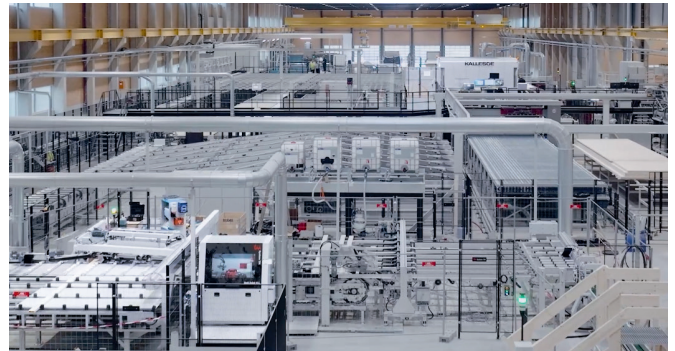

Building capacity.

SYSTEM TM is the first point of interest for the solid wood industry.

- The cross-cut saw technology for maximum added value

KALLESOE is the specialist for complete solutions for the production of solid wood products.

- The most efficient high-frequency generator for glulam fast curing

Building productivity.

WEINMANN offers carpenters, module manufacturers and the prefabricated building industry everything the timber construction heart desires - from A to Z.

- Optimized entry-level solution for the multifunction bridge
- Highly automated robotics solution for the industry

Building connections.

The shortage of skilled workers, importance of resource efficiency and automated processes are key market challenges. We have answers - in a personal exchange, from expert to expert. We look forward to your visit.